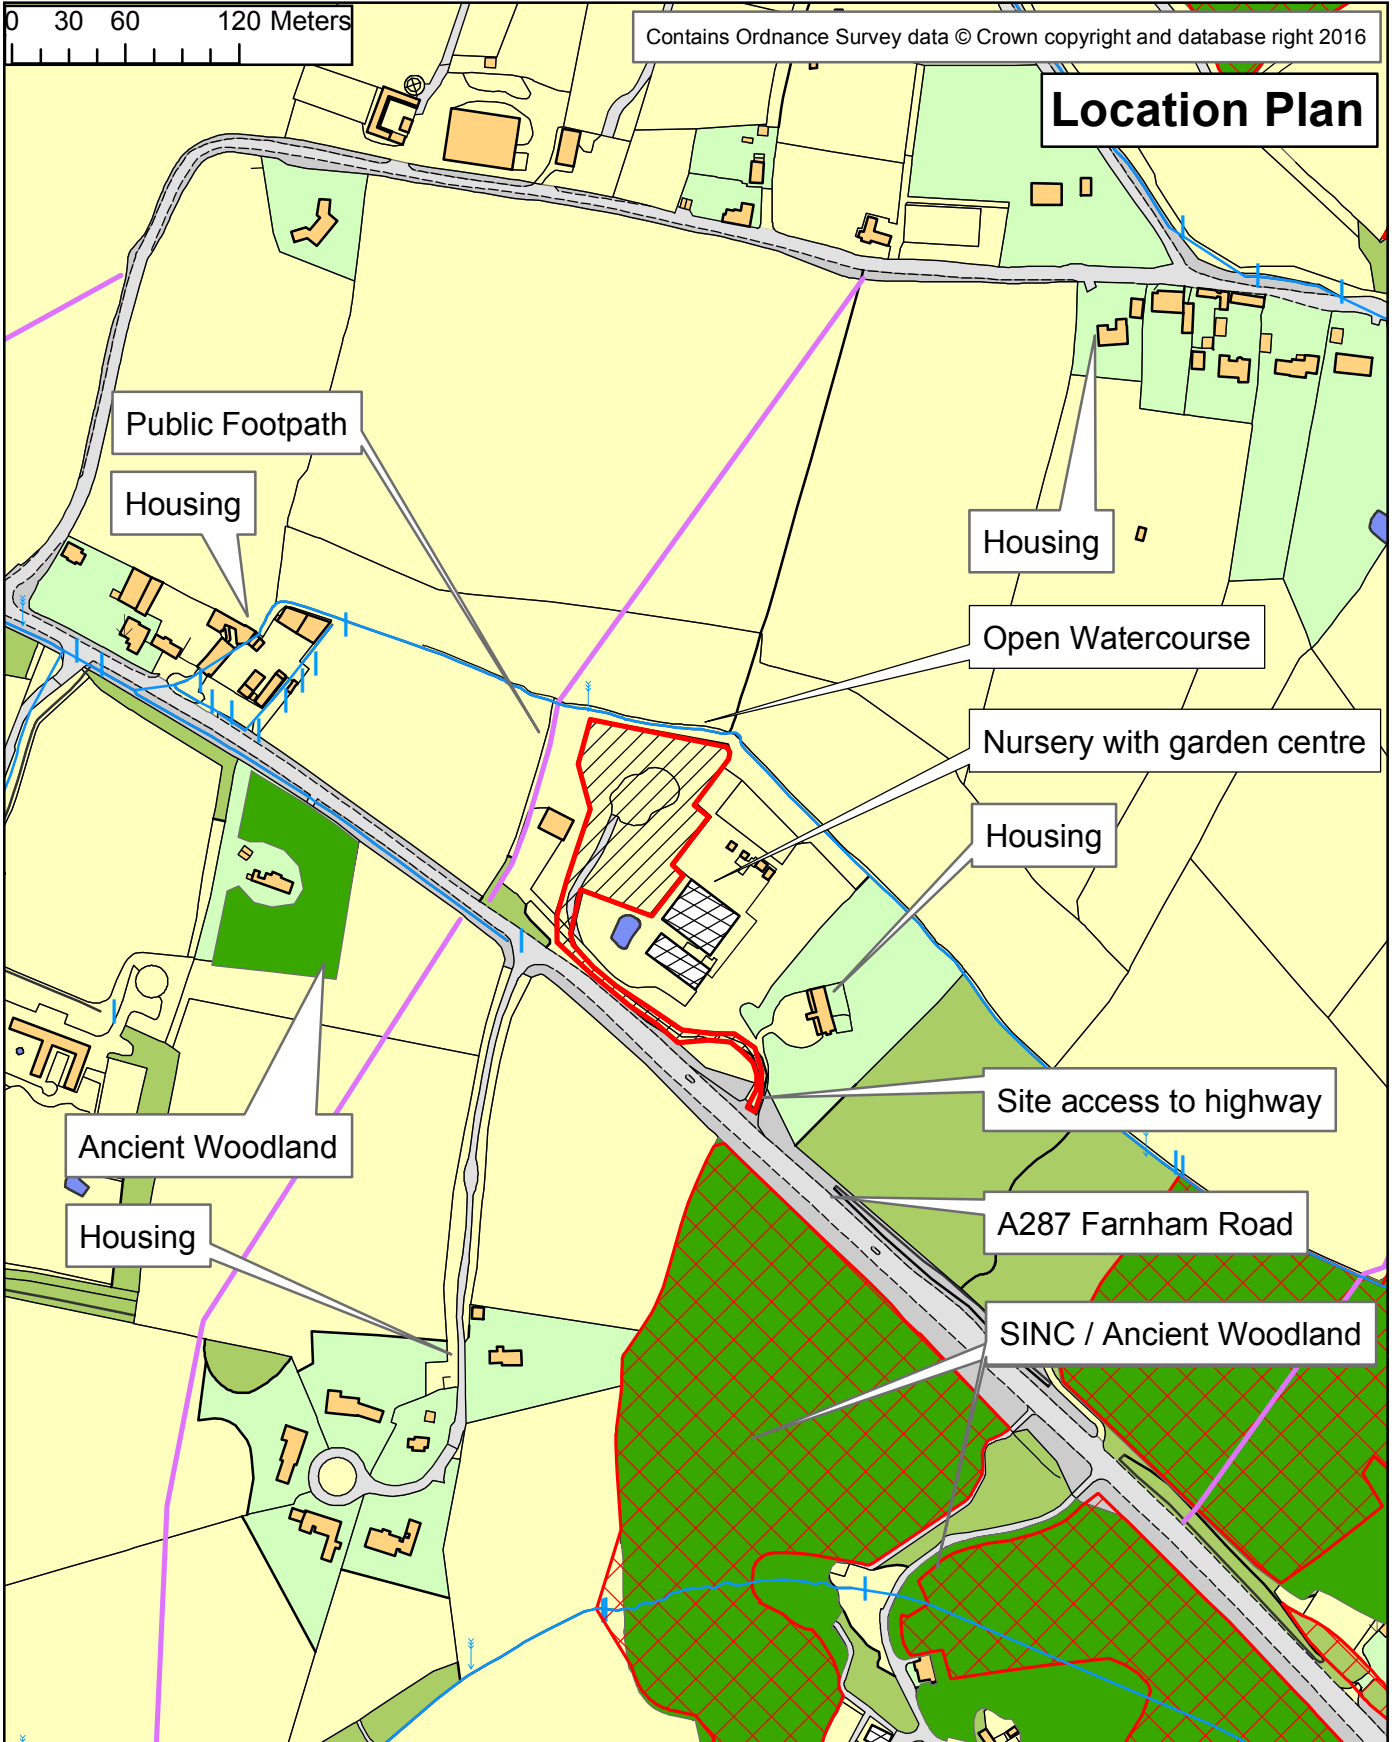

0 30 60 120 Meters

Contains Ordnance Survey data © Crown copyright and database right 2016

Location Plan

Drawn by: Strategic Planning

REGULATORY COMMITTEE

22 March 2017

Scale: 1:4,000

Change of use of part of land forming Peacock's Nursery and Garden Centre to use for recycling of inert materials at Land behind Peacocks Nursery, Ewshot, Farnham, GU10 5BA

APPLICATION NUMBER: 16/03156/HCC
SITE REFERENCE: HR104

Hampshire
County Council

Economy, Transport and Environment